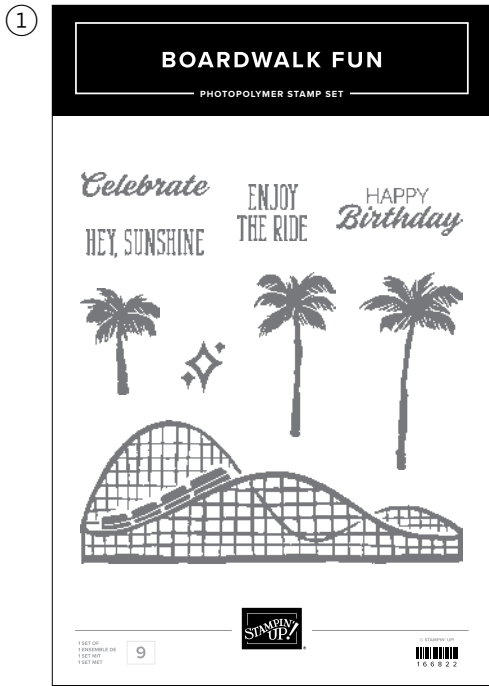

12 sheets: 2 each of 6 double-sided designs.
Blackberry Bliss, Cajun Craze, Cloud Cover, Crushed Curry, Old Olive, Petal Pink.

To order bundle items individually

1. SWEET BUGS STAMP SET

166995 | \$20.00

14 photopolymer stamps • EN FR

2. SWEET BUGS DIES

167001 | \$32.00

22 dies. Largest die: 2-7/8" x 1-11/16"
(7.3 x 4.3 cm).

Beach Boardwalk

- STRAWBERRY SLUSH
- TIMID TIGER
- DAFFODIL DELIGHT
- SUMMER SPLASH
- POOL PARTY
- PETUNIA POP

Suite Collection