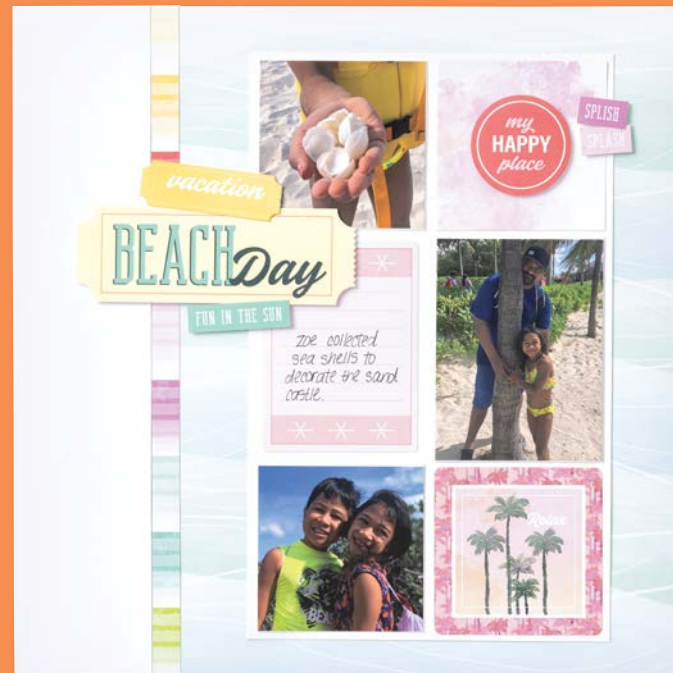

Beach Time

SCRAPBOOKING WORKSHOP KIT

166843 | \$36.00

Makes three two-page 12" x 12" (30.5 x 30.5 cm) scrapbook spreads. Kit includes one of each item listed below. Coordinates with the Scrapbooking from Scratch products on p. 63.