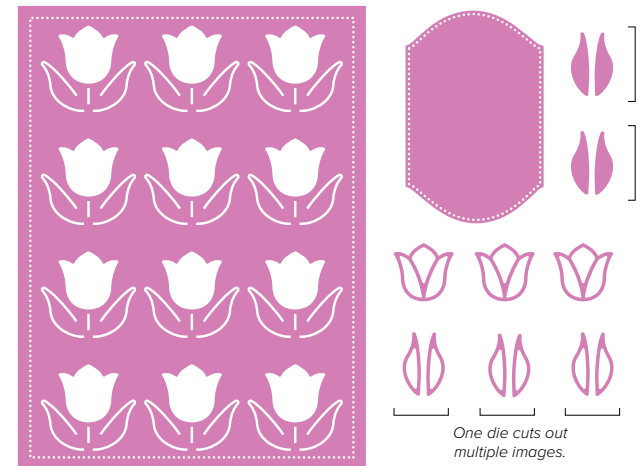

SUNSHINE & TULIPS DIES • 166865 | $33.00
10 dies. Largest die: 5-1/8" x 3-7/8" (13 x 9.8 cm).