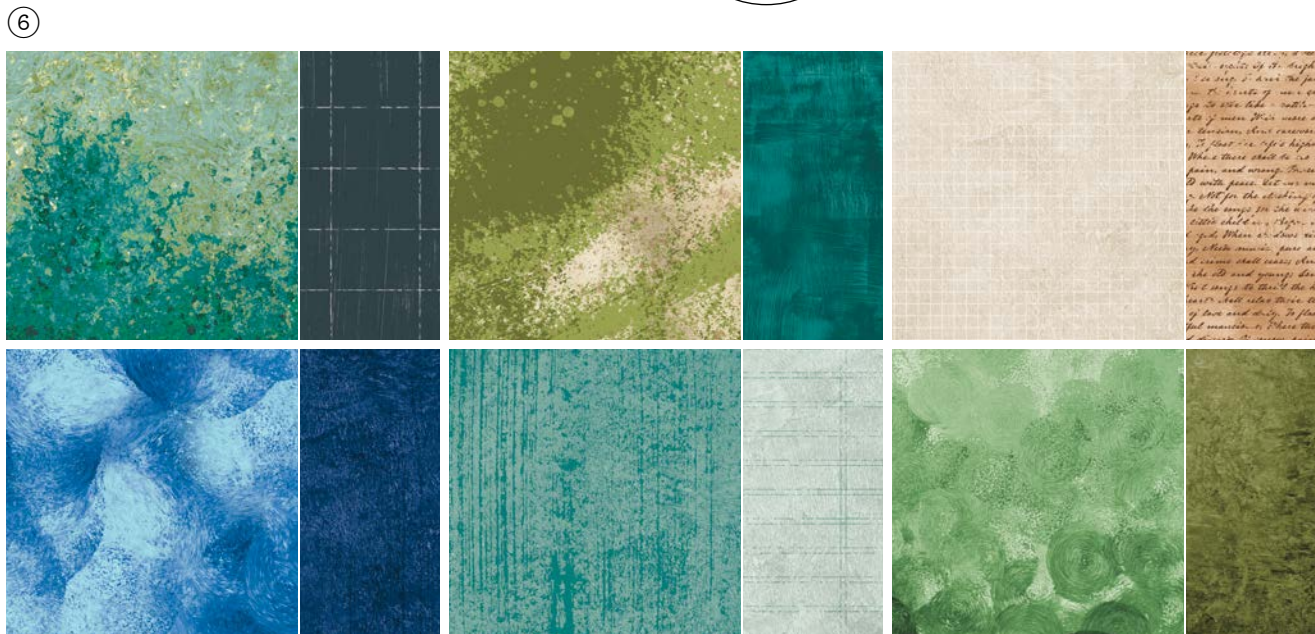

Nature Walk

OLD OLIVE

PRETTY PEACOCK

CLOUD COVER

SECRET SEA

NIGHT OF NAVY

PECAN PIE

Suite Collection