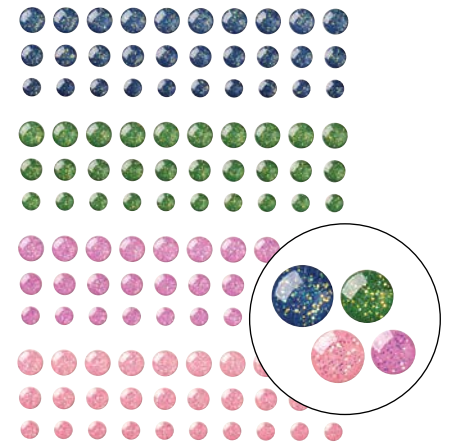

SPARKLE DOT ESSENTIALS
166991 | $8.00

120 adhesive-backed pieces. 5 mm, 6 mm, 7 mm. Night of Navy, Garden Green, Petunia Pop, Pretty in Pink.