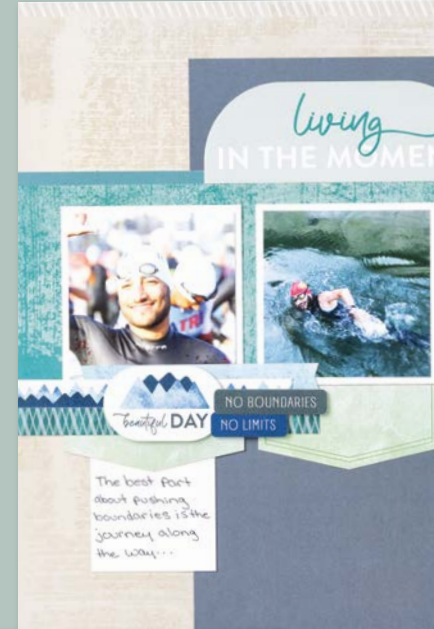

Spritz and crumple paper for a textured, distressed look.