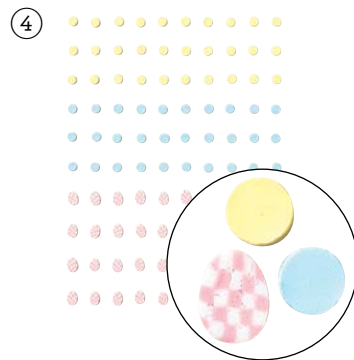

Easter Joy

LEMON LOLLY

PRETTY IN PINK

PEACH PIE

BALMY BLUE

SHY SHAMROCK

CRUMB CAKE

Suite Collection