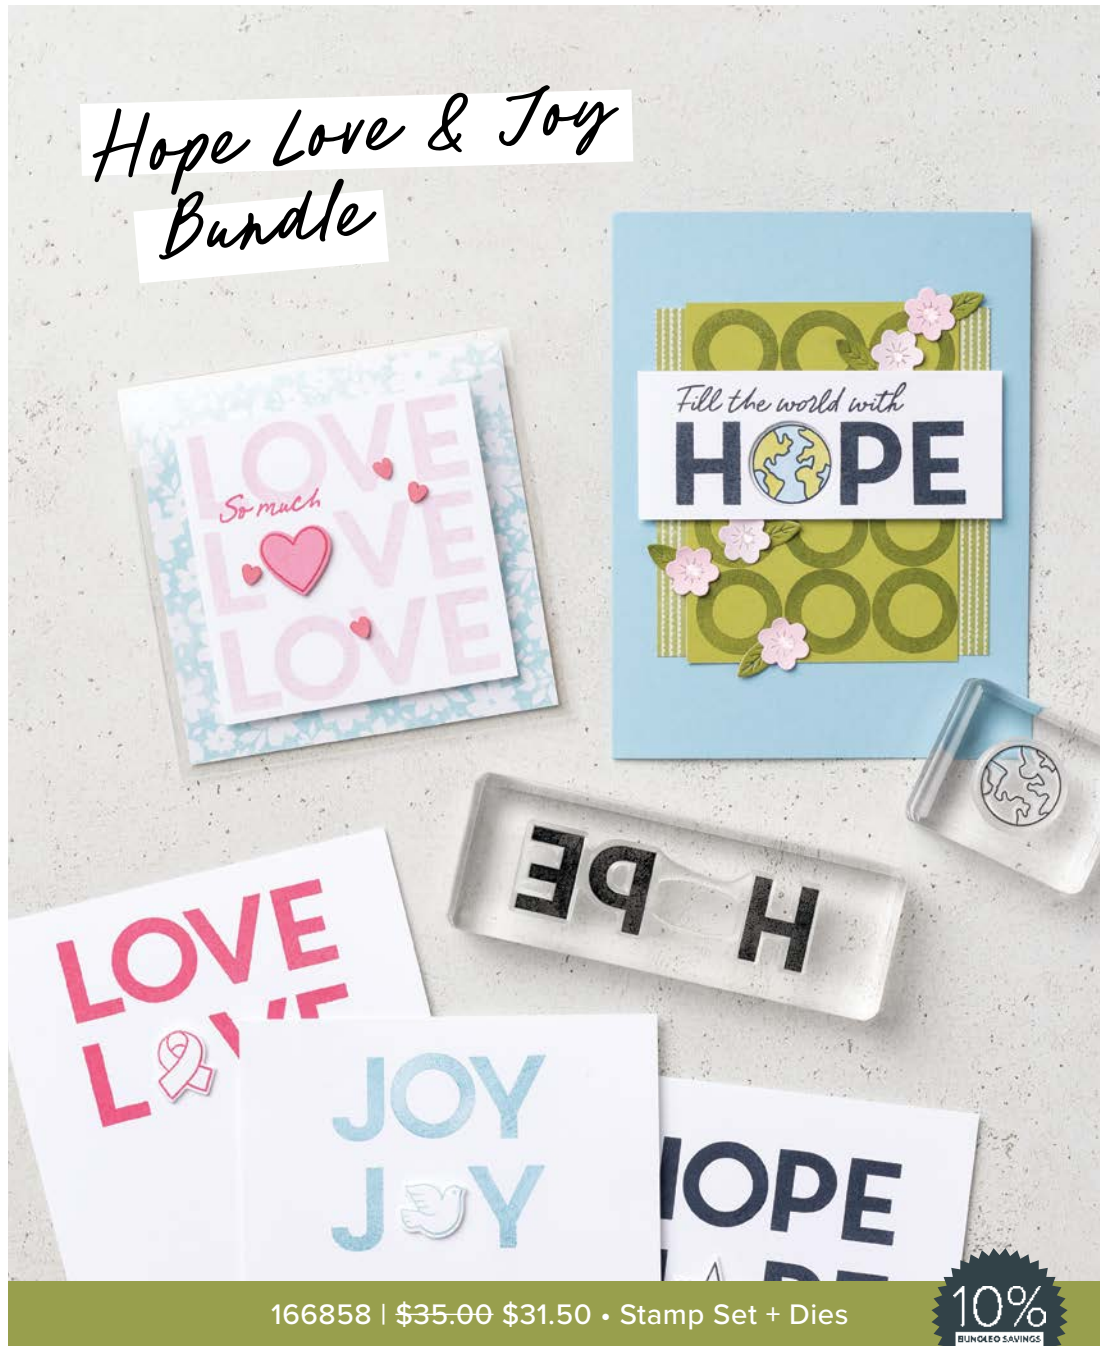

Hope Love & Joy Bundle

166858 | $35.00 $31.50 • Stamp Set + Dies