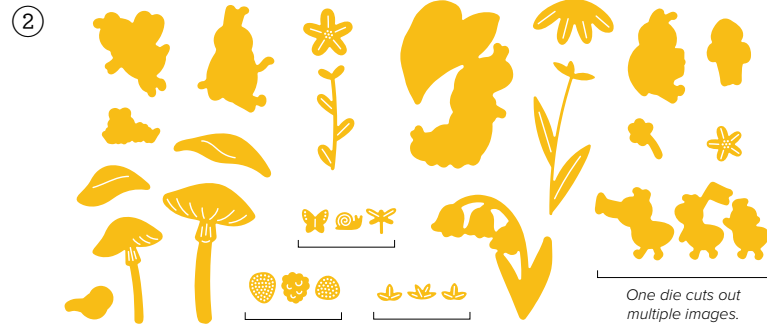

Suite Collection

167007 | $75.25 • EN FR

Suite collection includes one of each item listed below.

1-2. SWEET BUGS BUNDLE

167002 | ~~$52.00~~ $46.75

10% BUNDLED SAVINGS • EN FR

Stamp Set + Dies

3. LADYBUG GARDEN EPOXY SHAPES

167005 | $8.00

72 adhesive-backed pieces in 2 shapes.
3-8 mm. Black/Poppy Parade, clear.

4. OLD OLIVE 3/8" (1 CM) SPECIALTY RICKRACK • 167006 | $8.00

10 yards (9.1 m).

5. CUTE AS A BUG 12" X 12" (30.5 X 30.5 CM) DESIGNER SERIES PAPER 166994 | $12.50

12 sheets: 2 each of 6 double-sided designs.
Blackberry Bliss, Cajun Craze, Cloud Cover, Crushed Curry, Old Olive, Petal Pink.

To order bundle items individually

1. SWEET BUGS STAMP SET

166995 | $20.00

14 photopolymer stamps • EN FR

2. SWEET BUGS DIES

167001 | $32.00

22 dies. Largest die: 2-7/8" x 1-11/16"
(7.3 x 4.3 cm).