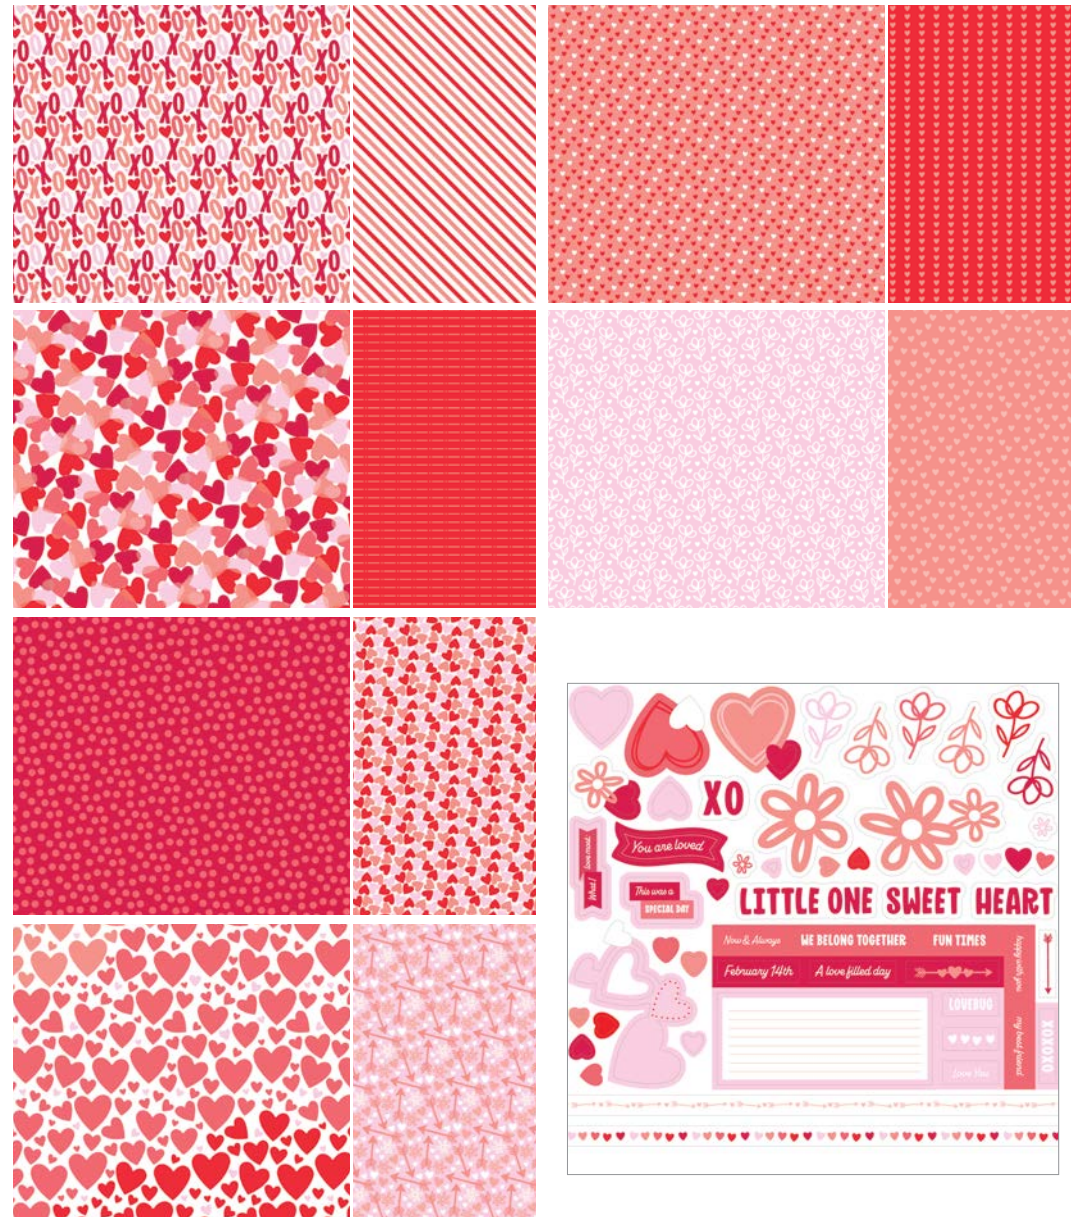

MADE WITH LOVE 12" X 12" (30.5 X 30.5 CM)
DESIGNER SERIES PAPER & STICKER SHEET • 167077 | $17.00
13 sheets: 2 each of 6 double-sided designs and 1 sticker sheet. Bubble Bath, Flirty Flamingo, Poppy Parade, Real Red, Strawberry Slush, white.