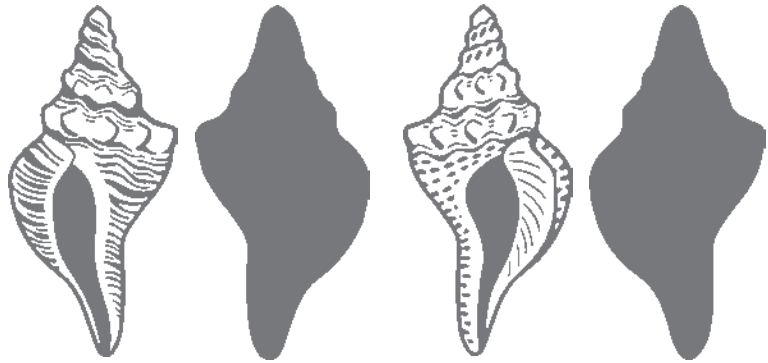

Stamps are reversible. Ink and stamp either side.
Shown at 65%.