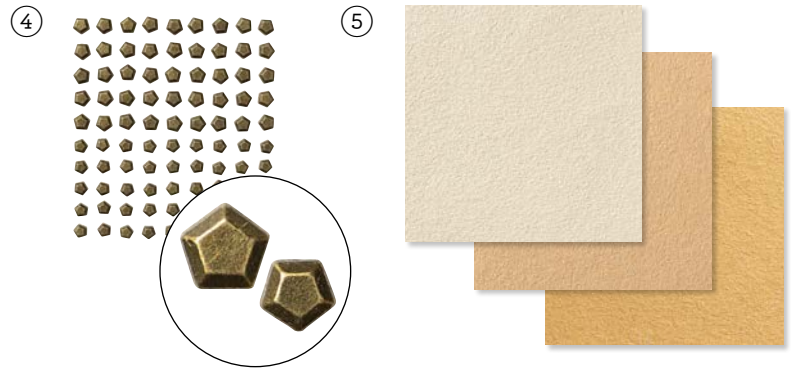

Nature Walk

OLD OLIVE

PRETTY PEACOCK

CLOUD COVER

SECRET SEA

NIGHT OF NAVY

PECAN PIE

Suite Collection