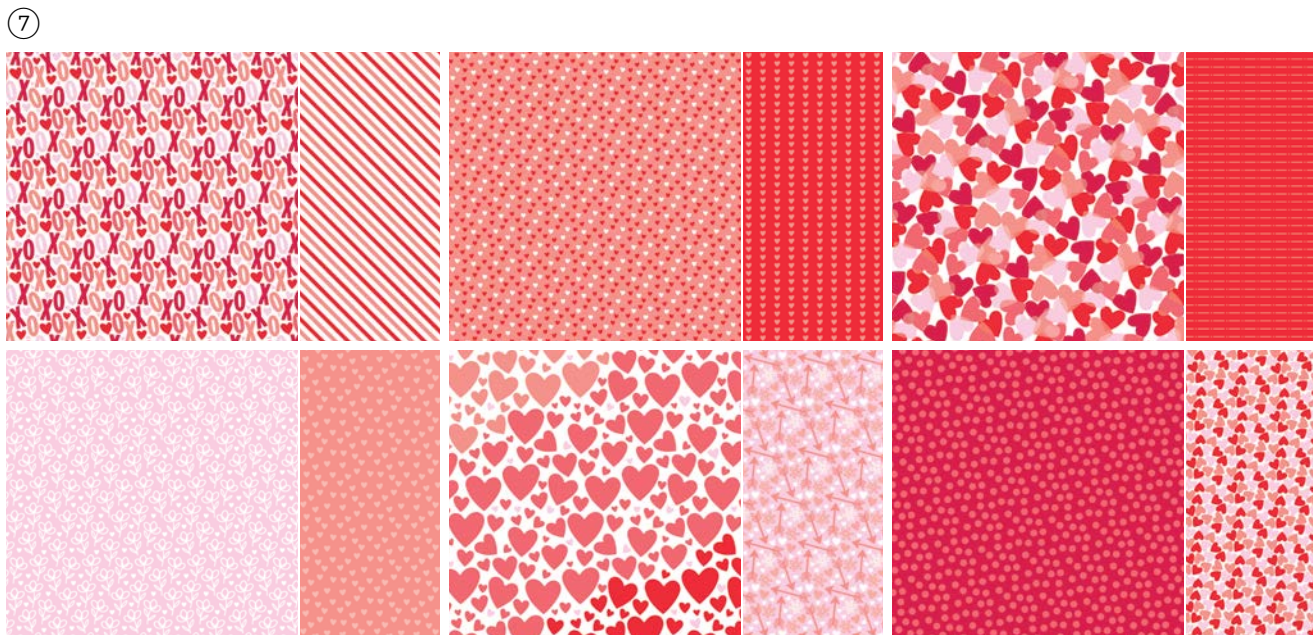

Suite Collection

167079 | $98.00 • EN FR

Suite collection includes one of each item listed below.

1-2. ENDLESS LOVE BUNDLE

167062 | $53.00 $47.50

10% BUNDLED SAVINGS • EN FR

Stamp Set + Dies

3. HEARTS GUSSETED TREAT BAGS

167073 | $11.00

16 bags. 4" x 6" x 1-1/4" (10.2 x 15.2 x 3.2 cm).
Food safe. Real Red, white.

4. HEARTS OF LOVE 3D

EMBOSSING FOLDER • 167071 | $11.00

6" x 6-1/4" (15.2 x 15.9 cm).

5. LOOSE VALENTINE'S ASSORTMENT

167074 | $8.00

Approximately 28 grams. 3-6 mm.
Bubble Bath, Flirty Flamingo,
Strawberry Slush, white.

6. BUBBLE BATH 1/8" (3.2 MM) FAUX

LINEN RIBBON • 167075 | $8.00

10 yards (9.1 m).

7. MADE WITH LOVE 12" X 12"

(30.5 X 30.5 CM) DESIGNER SERIES PAPER

167054 | $12.50

12 sheets: 2 each of 6 double-sided designs.
Bubble Bath, Flirty Flamingo, Poppy Parade,
Real Red, Strawberry Slush.

To order bundle items individually

1. ENDLESS LOVE STAMP SET

167055 | $20.00

16 photopolymer stamps • EN FR

2. ENDLESS LOVE DIES

167061 | $33.00

13 dies. Largest die: 3-3/4" x 4-1/4"
(9.5 x 10.8 cm).