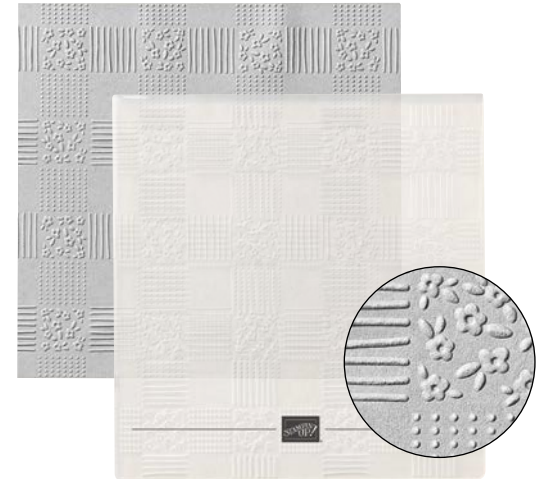

ALL IN A ROW EMBOSSEING FOLDER
166989 | $9.50

6" x 6-1/4" (15.2 x 15.9 cm). Use with a Stampin' Cut & Emboss Machine (AC p. 80).