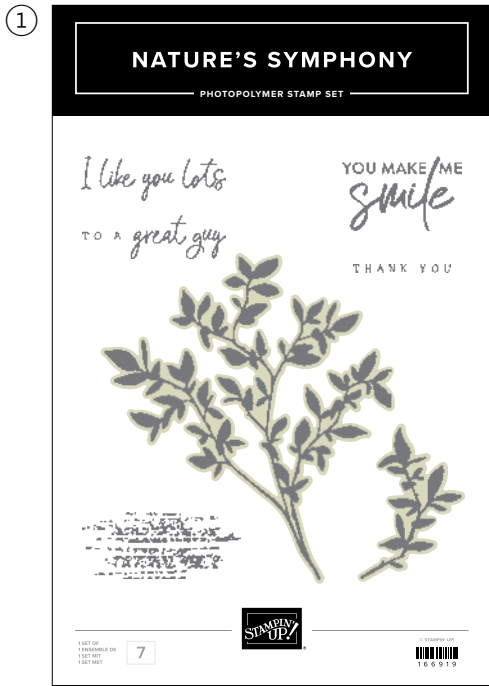

Nature Walk

OLD OLIVE

PRETTY PEACOCK

CLOUD COVER

SECRET SEA

NIGHT OF NAVY

PECAN PIE

Suite Collection

166936 | \$84.75 • EN FR

Suite collection includes one of each item listed below.

1-2. NATURE'S SYMPHONY BUNDLE
166926 | ~~\$52.00~~ \$46.75

10% BUNDLED SAVINGS • EN FR
Stamp Set + Dies

3. SECRET SEA 3/8" (1 CM) BORDERED OPEN WEAVE RIBBON
166932 | \$8.50
10 yards (9.1 m).