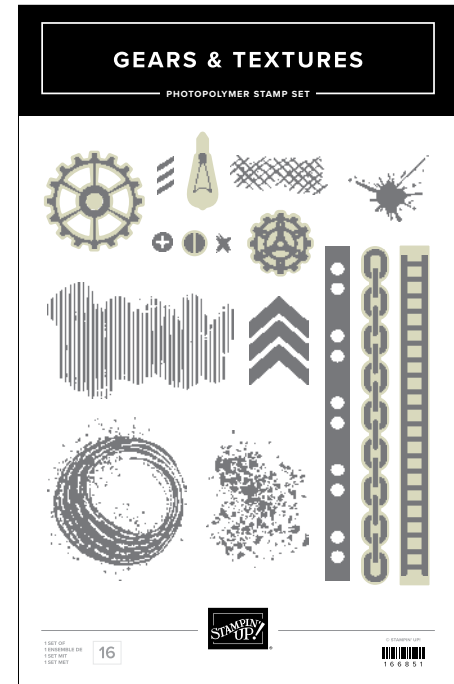

GEARS & TEXTURES STAMP SET • 166851 | $20.00
16 photopolymer stamps.