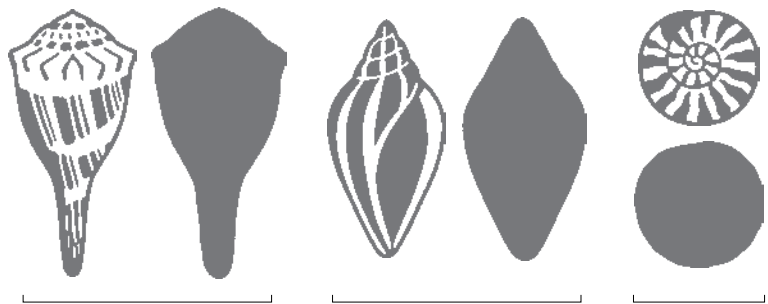

SHELL COLLECTING • 167016 | \$21.00
10 photopolymer stamps.

Double Your Creativity

Clear Reversibles stamps are double-sided. Stamp one side by itself or layer it with the other side for more artistic options.